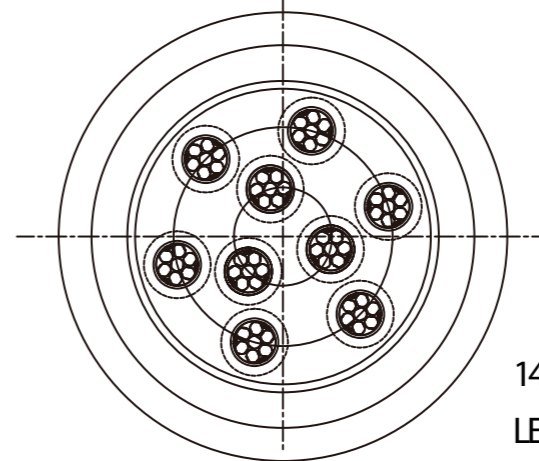

115W  
LEDs:7 Lightengines

145W  
LEDs:9 Lightengines

195W  
LEDs:12 Lightengines

Catalog NO: LED \_\_\_\_\_  
 Description: Meteor LED Cylinder Series 115W/145W/195W \_\_\_\_\_  
 Drawn by: Phil \_\_\_\_\_ FileName: CS115W~195W \_\_\_\_\_